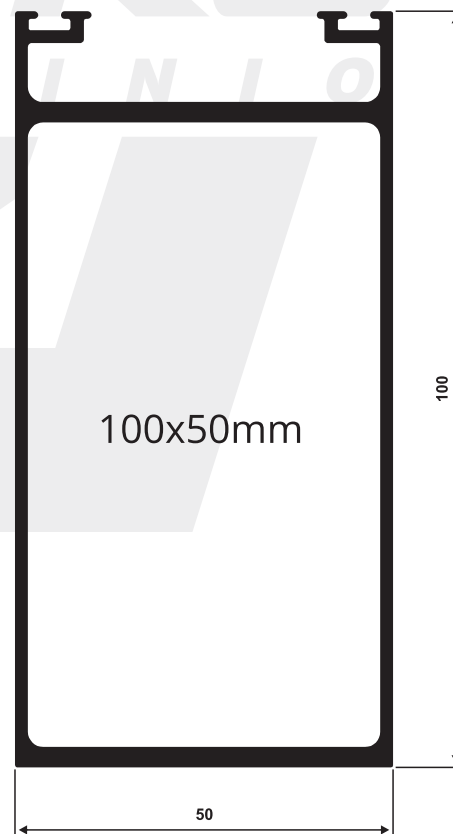

PFC-017

1,860 Kg/m

Tubo Fachada 100x500mm