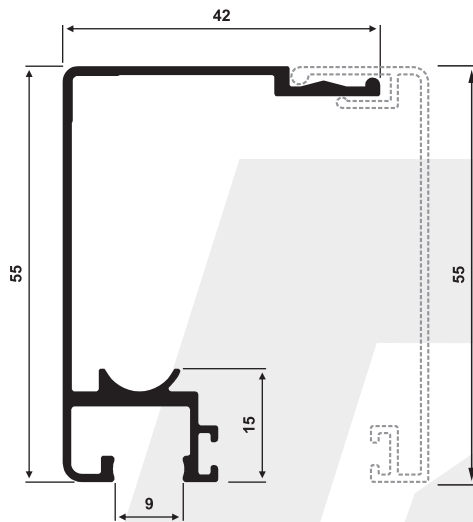

PBT-031

0,583 Kg/m

Guía Superior 8mm